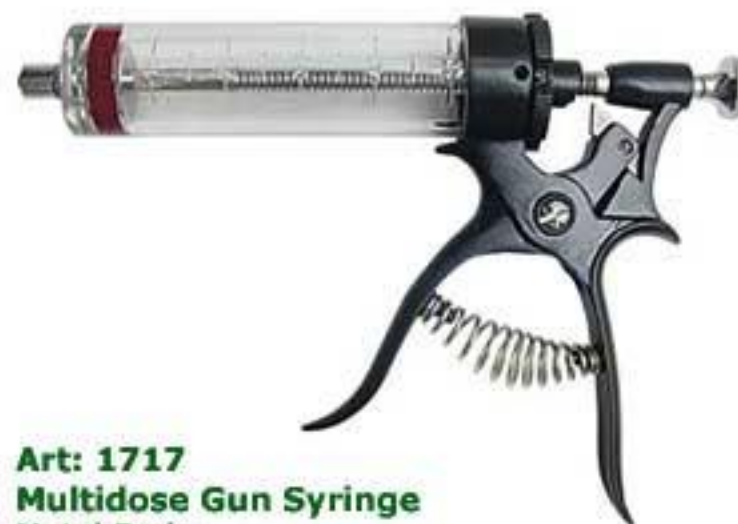

Art: 1718
Multidose Gun Syringe
Metal Body
Sterilizable 120*c
Adjustable Dose 1, 2, 3, 4, 5 ml
Accurate Settings
Rapid Works
Unbreakable Plastic Barrel

Art: 1717
Multidose Gun Syringe
Metal Body
Sterilizable 120*c
Adjustable Dose 1, 2, 3, 4, 5 ml
Accurate Settings
Rapid Works
Unbreakable Plastic Barrel
50 ml