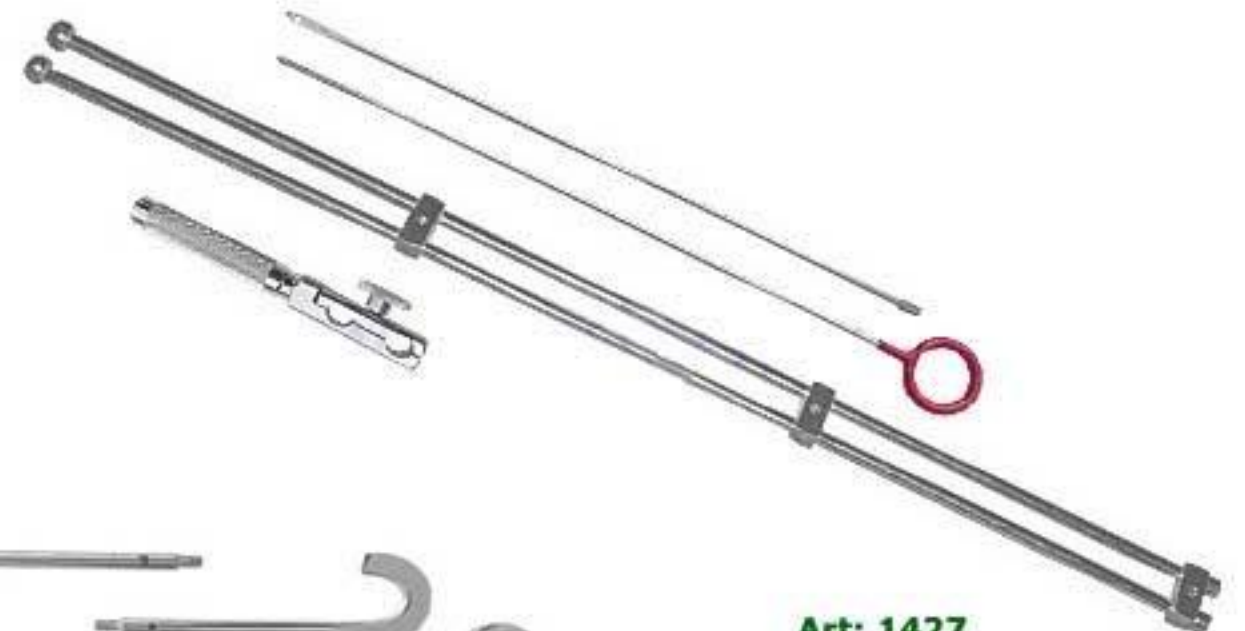

Art: 1420
Calving Rope Jute 1 Loop 1 Mtr.

Art: 1421
Calving Rope Jute 2 Loop 2 Mtr.

Art: 1422
Calving Rope Nylon 1 Loop 1 Mtr.

Art: 1423
Calving Rope Nylon 2 Loop 2 Mtr.

Art: 1424
Calving Belt

Art: 1425
Nylon Hobbles Set With 10 Mtr. Rope

Art: 1427
Embryotome With Handle

Art: 1426
Obstetric Set

Art: 1428
Embryotome Folding in a Box

TOOR INDUSTRIES

SIGN OF QUALITY

SHEARING EQUIPMENTS

Art: 1501
Clipper For Cow

Art: 1502
Sheep Clipper