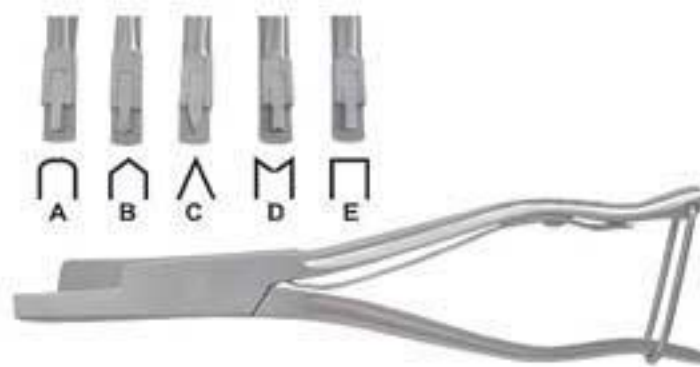

TOOR INDUSTRIES

SIGN OF QUALITY

ANIMALS IDENTIFICATOR

Art: 119