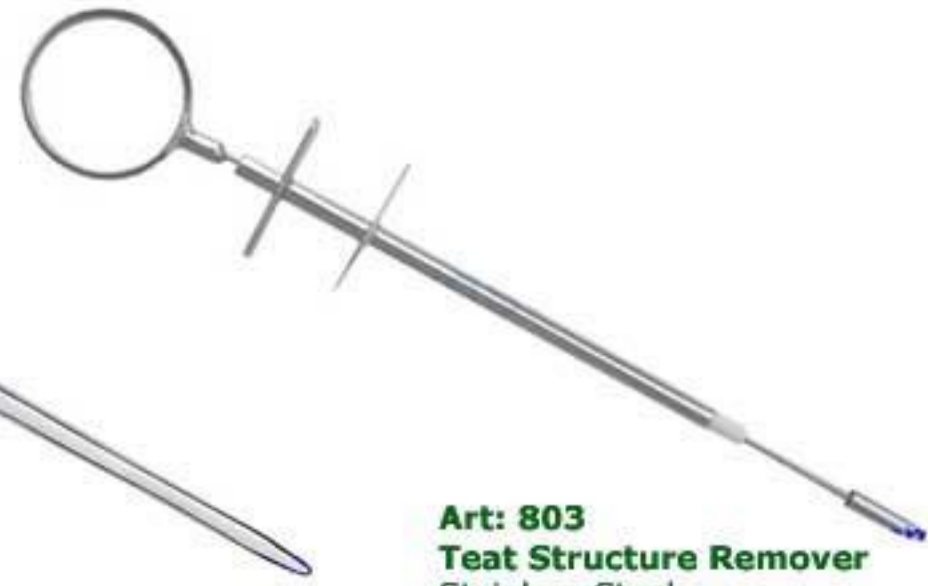

Art: 708
Coild Spring

Art: 709
Bull Holder

TOOR INDUSTRIES

SIGN OF QUALITY

DAIRY EQUIPMENTS

Art: 801
Teat Slitter
Stainless Steel

Art: 802
Teat Lancet
Stainless Steel

Art: 803
Teat Structure Remover
Stainless Steel