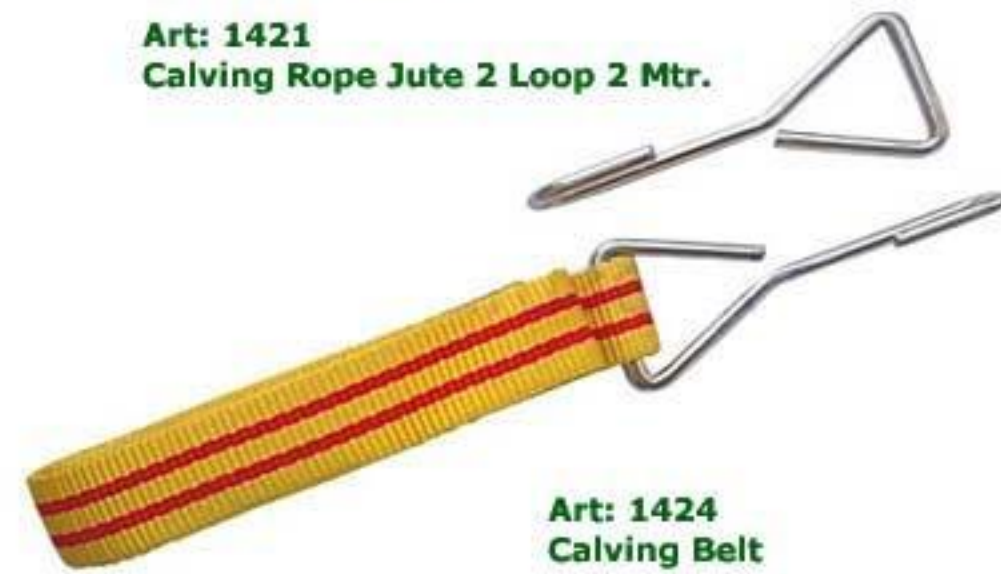

Art: 1420
Calving Rope Jute 1 Loop 1 Mtr.

Art: 1421
Calving Rope Jute 2 Loop 2 Mtr.

Art: 1422
Calving Rope Nylon 1 Loop 1 Mtr.

Art: 1423
Calving Rope Nylon 2 Loop 2 Mtr.

Art: 1424
Calving Belt

Art: 1425
Nylon Hobbles Set With 10 Mtr. Rope

Art: 1427
Embryotome With Handle

Art: 1426
Obstetric Set

Art: 1428
Embryotome Folding in a Box

TOOR INDUSTRIES

SIGN OF QUALITY

SHEARING EQUIPMENTS

Art: 1501
Clipper For Cow

Art: 1502
Sheep Clipper